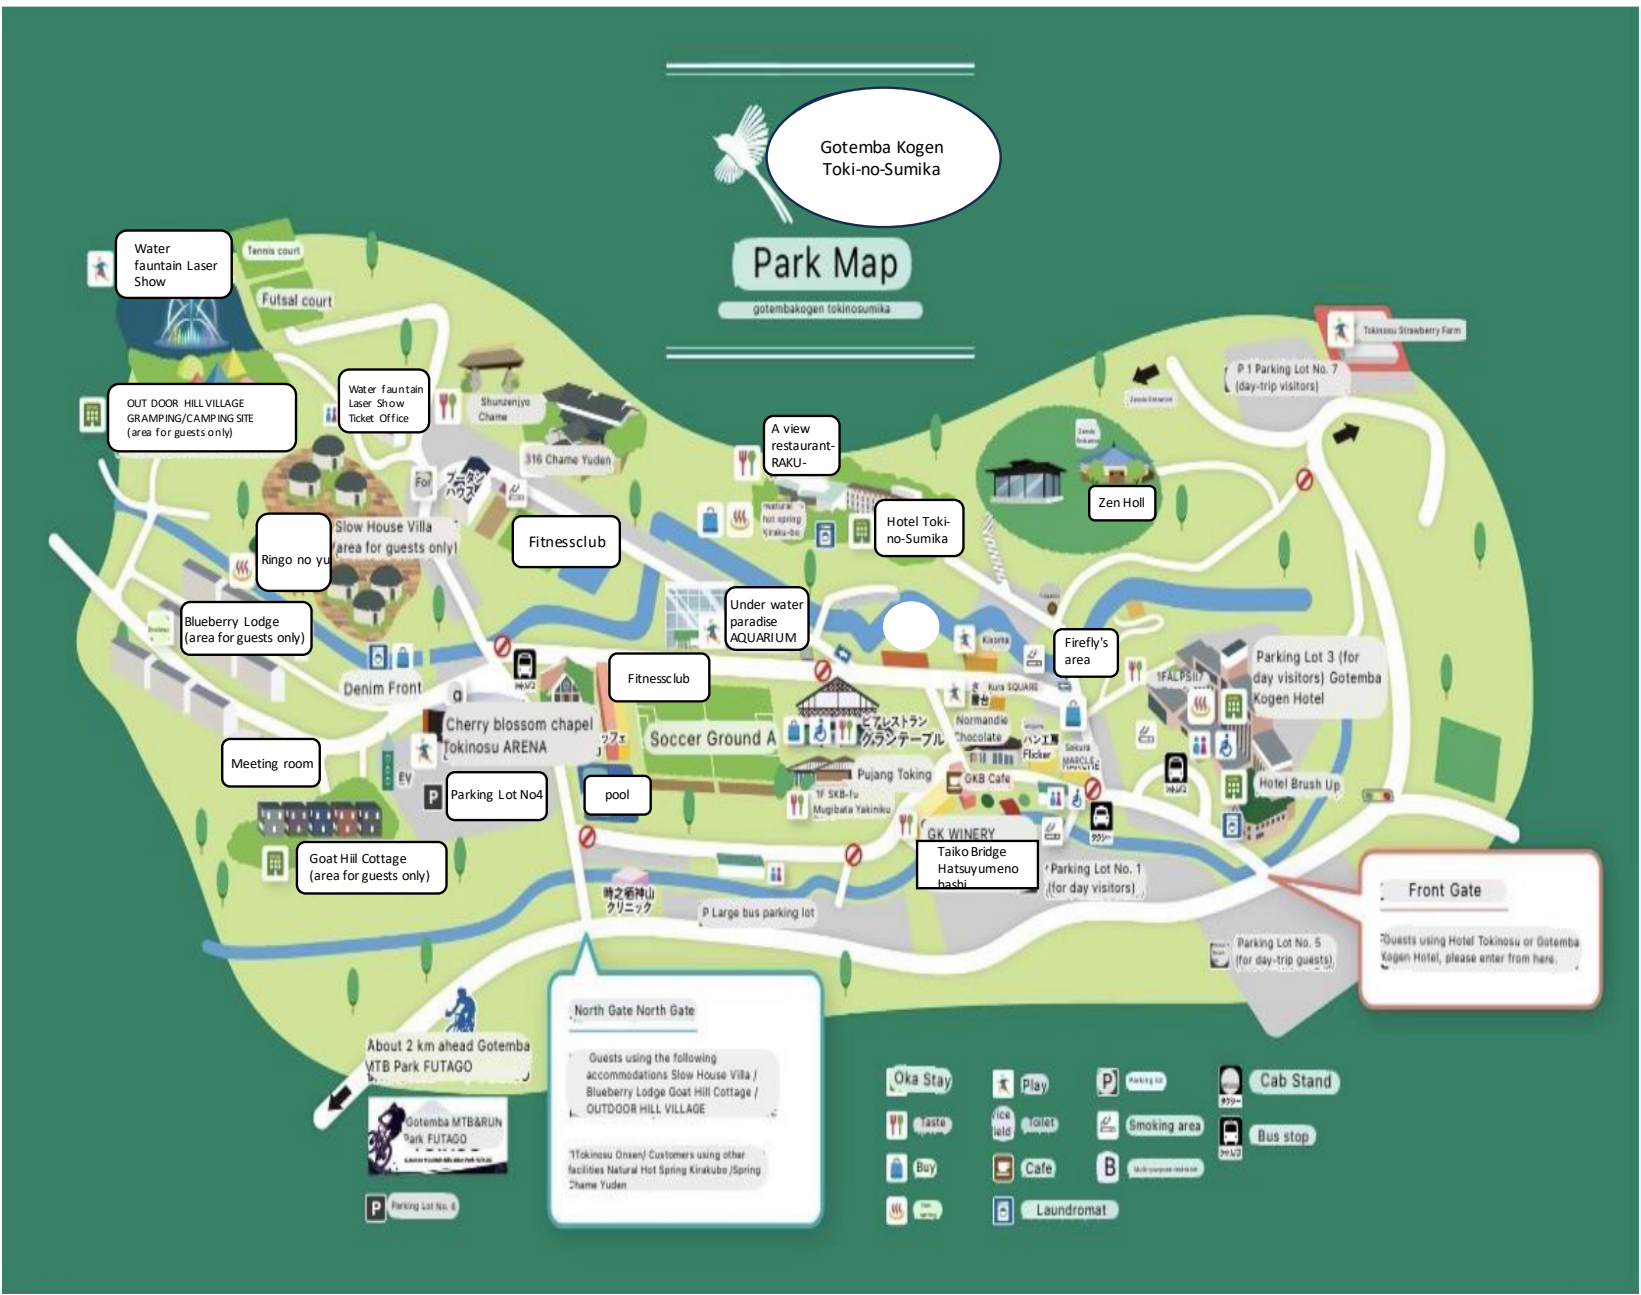

Gotemba Kogen
Toki-no-Sumika

Park Map

gotembakogen tokinosumika

Water fountain Laser Show

OUT DOOR HILL VILLAGE GRAMPING/CAMPING SITE (area for guests only)

Water fountain Laser Show Ticket Office

Slow House Villa (area for guests only)

Blueberry Lodge (area for guests only)

Meeting room

Goat Hill Cottage (area for guests only)

Fitnessclub

Fitnessclub

Cherry blossom chapel Tokinosu ARENA

Parking Lot No.4

pool

A view restaurant- RAKU-

Hotel Toki-no-Sumika

Under water paradise AQUARIUM

Soccer Ground A

GK WINERY Taiko Bridge Hatsuyumeno hashi

Firefly's area

Parking Lot 3 (for day visitors) Gotemba Kogen Hotel

Front Gate

*Tokinosu Onsen/ Customers using other facilities Natural Hot Spring Kirakubo / Spring Chame Yuden

About 2 km ahead Gotemba MTB Park FUTAGO

Parking Lot No. 6

- Oka Stay
- Play
- Parking lot
- Cab Stand
- Restaurant
- Ice field
- Toilet
- Smoking area
- Bus stop
- Buy
- Cafe
- Multi currency exchange
- Laundromat